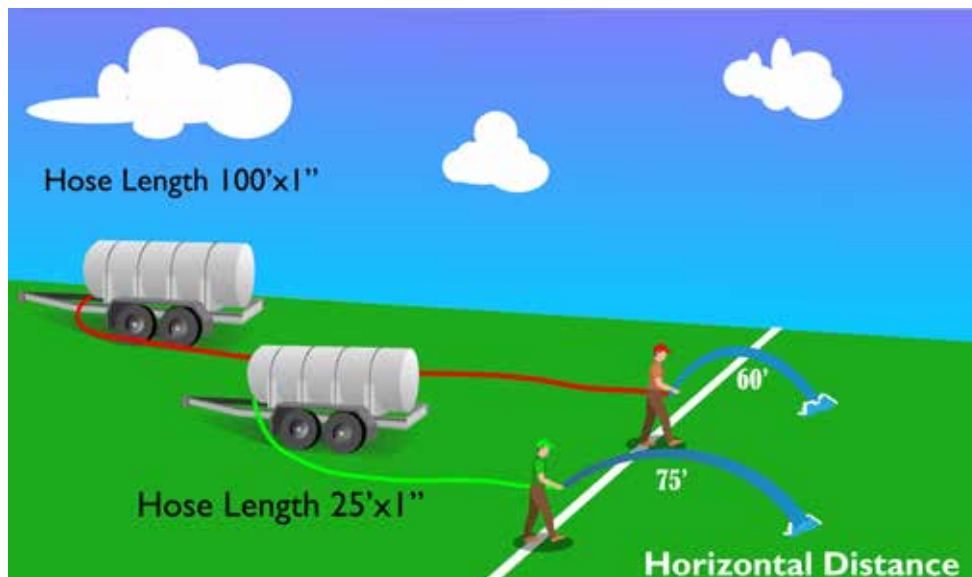

Water Trailer Accesories

25' vs. 100' Fire Hose Performance Comparison

With the 100' hose, the water has a longer distance to travel. The water pressure drops significantly over that distance, and ends up coming out of the nozzle with less force than with the shorter hose. However, not all jobs are the same, and certain situations you may want the extra hose length. We can help though. Tell us how you intend to use the firehose, and we'll help you decide which one will best fit your needs!