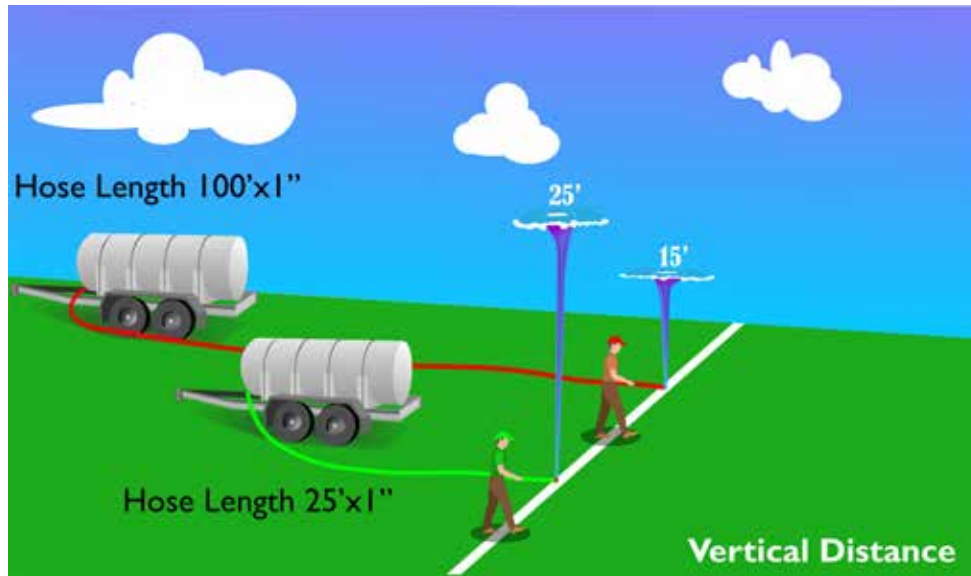

Water Trailer Accesories

25' vs. 100' Fire Hose Performance Comparison

With the 100' hose, the water has a longer distance to travel. The water pressure drops significantly over that distance, and ends up coming out of the nozzle with less force than with the shorter hose. However, not all jobs are the same, and certain situations you may want the extra hose length. We can help though. Tell us how you intend to use the firehose, and we'll help you decide which one will best fit your needs!