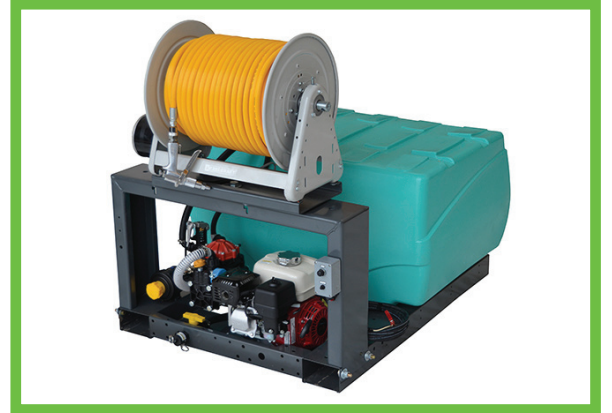

Skid Sprayers

Skid Sprayer

These high-pressure, commercial spray rigs are ideal for pest control, spraying lawns, trees, maintaining parks and gardens and spreading insecticides across large areas. Our low-profile skid sprayers are used to spray herbicides and pesticides and can be mounted in enclosed body trucks or on top of your truck bed.

The electric hose reels feature a breakthrough swivel mount design – no more tangled rewinds!

This skid sprayer is ideal for small and large landscape companies looking for a quicker and more cost-effective tool. This sprayer features built-in fork points for easier maneuvering, a reliable Honda® engine and a 100% polyethylene hose reel that won't crack or bend.

This skid sprayer features a smart electric reel to help you wind and unwind hose more easily and complete spraying jobs faster. This sprayer also includes built-in fork points for easier maneuvering and a reliable Honda® engine.

This skid sprayer is perfect for spraying tall trees and shrubs. This sprayer features built-in fork points for easier maneuvering, a high-pressure mist/jet gun, four times the built-in tie-down points, and a 100% polyethylene hose reel that won't crack or bend.