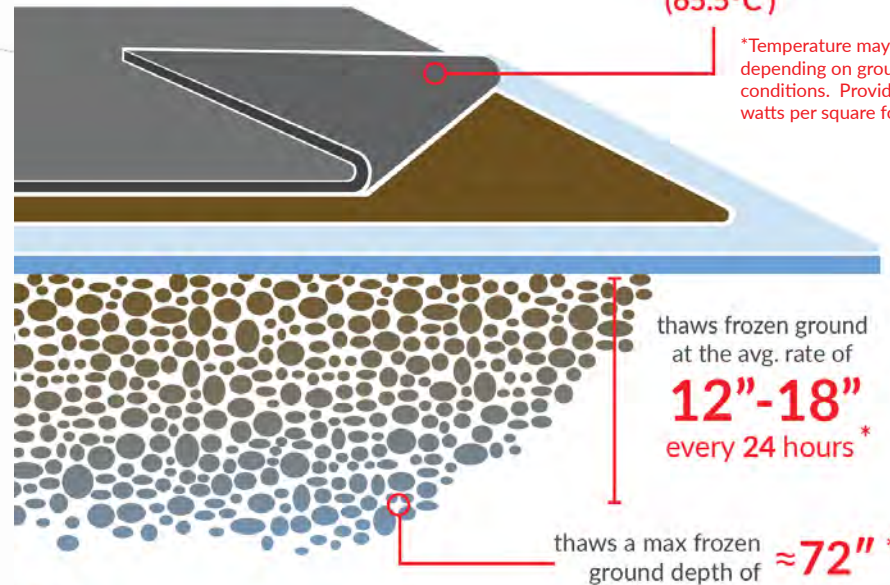

HOT

High watt density thaws frozen ground

QUICK

Quickly remove frost prior to concrete pour

MELT

Melt snow and ice from roofs, walkways, and construction areas

EASY TO USE

Easily installed and removed

CONTROL

Provides higher heat control when combined with a thermostatic controller

SAVE

Saves time, money, and labor

Ground Thawing Blankets

heats up to **150°F**
(65.5°C)

*Temperature may vary depending on ground conditions. Provides 36 watts per square foot.

thaws frozen ground at the avg. rate of **12"-18"** every 24 hours *

thaws a max frozen ground depth of **≈72"** *

* results depend on ground composition and ambient conditions

GROUND THAWING BLANKETS

Don't let the inconvenience of snow, ice, and frozen ground slow down your operations. The high-watt density in Powerblanket Ground Thawing Blankets help tackle the difficulty of thawing ground in harsh climates, thawing 12-18 inches of ground per day.